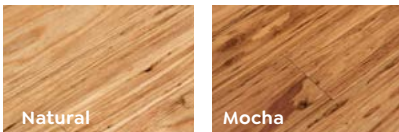

CALI® eucalyptus

CALI eucalyptus Natural

Remarkable in Every Way

Transform your home with truly show-stopper flooring that does good for the planet. Fossilized eucalyptus planks are highly sustainable and introduce a unique wood grain to homes – adding intrigue without being overly dramatic. Natural wood tones complement any interior design and come in two flattering shades – Natural and Mocha. A premium 10-coat aluminum oxide finish shields planks from wear and tear.

Available Colors

CALI eucalyptus Mocha

Simply Sustainable

As the world’s fastest growing tree, eucalyptus can be trimmed for timber without harming the plant or surrounding environment. The tree requires very little water and grows back quickly, providing more renewable building material.

Enhanced Durability

CALI’s Fossilizing process gives Eucalyptus flooring Janka hardness scores of up to 4000+. That’s 3x harder than oak. Harder, denser planks provide better protection against large pets, furniture, and everyday use.

Uncommon Beauty

Eucalyptus’s swirling wood grain makes the perfect statement, bringing depth and luxury to any space. The Fossilizing process yields unique patterns, similar to exotic timbers like tigerwood, but without drawing from limited resources.