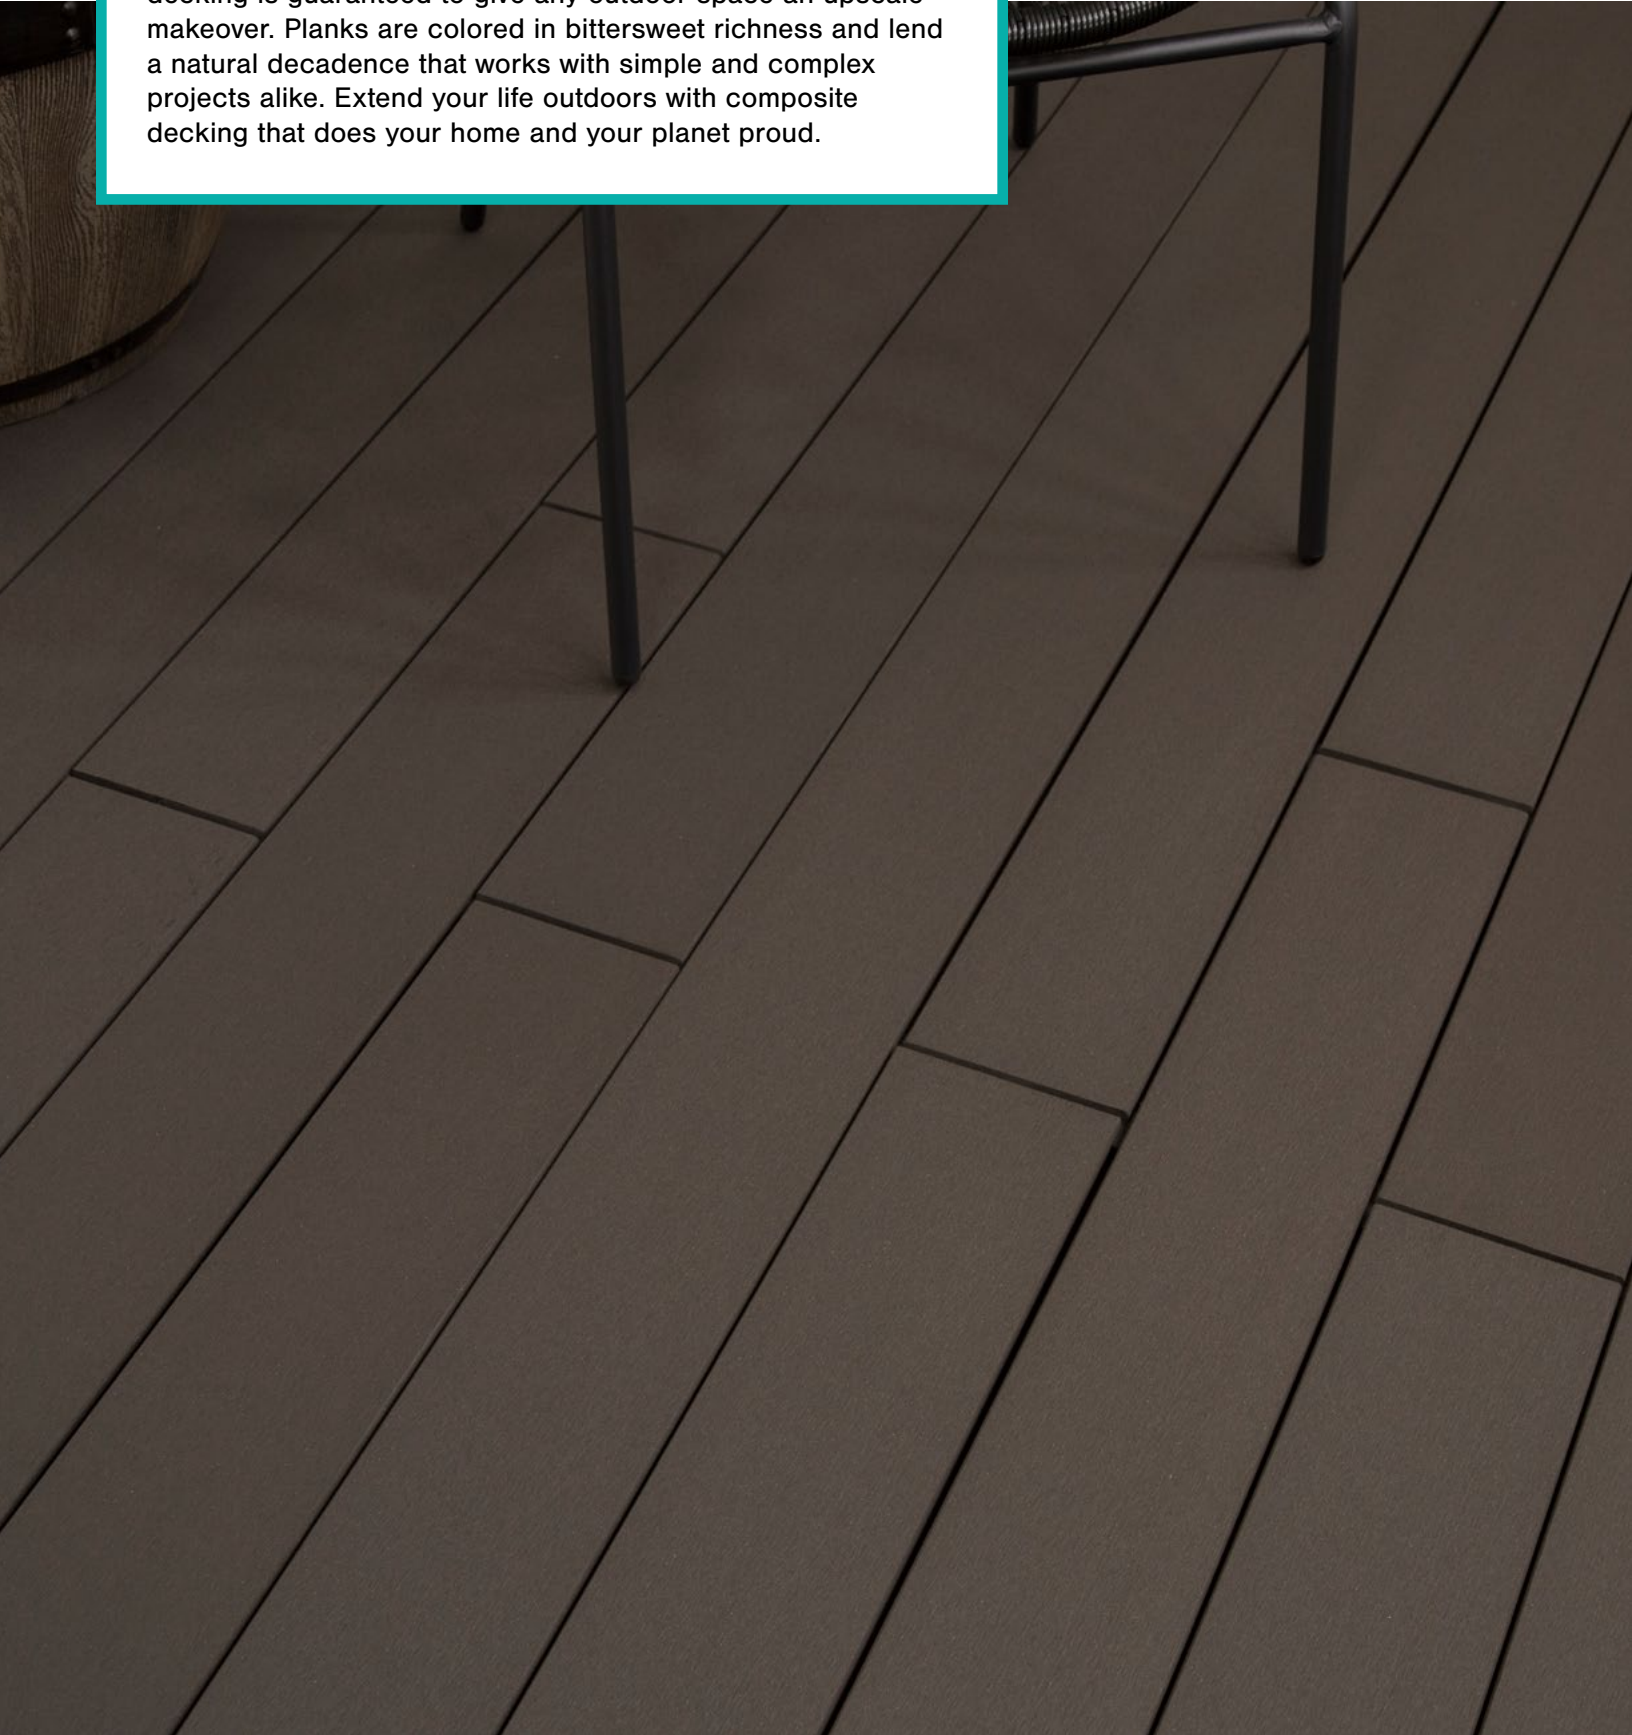

CHARCOAL

BamDeck® 4G 16FT. Composite Decking

A deep, woody brown, Charcoal BamDeck dark composite decking is guaranteed to give any outdoor space an upscale makeover. Planks are colored in bittersweet richness and lend a natural decadence that works with simple and complex projects alike. Extend your life outdoors with composite decking that does your home and your planet proud.

CALI DECKING™

www.CaliBamboo.com

CHARCOAL

BamDeck® 4G 16FT. Composite Decking

Charcoal BamDeck 4G

Model #	7502300100
Core	Bamboo Composite
Plank Length	192 inches
Plank Width	5-7/16 inches
Plank Thickness	13/16 inch
Sqft./Box	14.49 sqft.
LFT/Box	32
Surface	Matte / Flat
Milling	Groove-and-Groove
Joint Span	16 inches on center
Installation Method	Hidden Fastening System
Application	Residential, Commercial
Residential Warranty	15 Years
Commercial Warranty	10 Years
LEED Points	MRC7
Certification	FSC available upon request