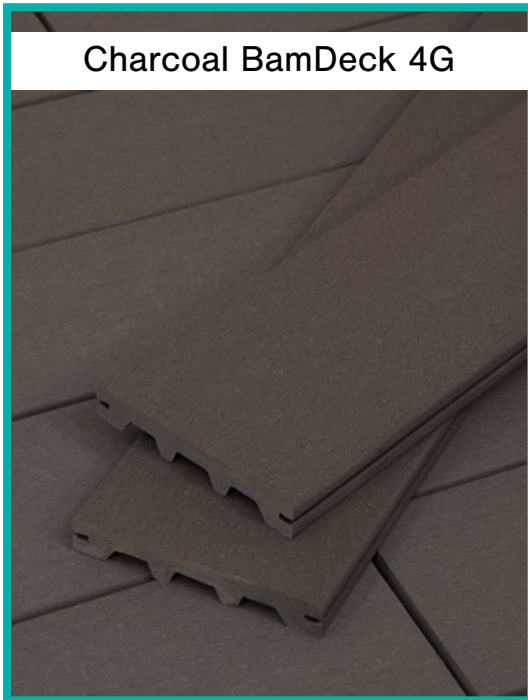

CHARCOAL

BamDeck® 4G 16FT. Composite Decking

A deep, woody brown, Charcoal BamDeck dark composite decking is guaranteed to give any outdoor space an upscale makeover. Planks are colored in bittersweet richness and lend a natural decadence that works with simple and complex projects alike. Extend your life outdoors with composite decking that does your home and your planet proud.

CALI DECKING™

www.CaliBamboo.com

CHARCOAL

BamDeck® 4G 16FT. Composite Decking

Charcoal BamDeck 4G

Model #	7502300100
Core	Bamboo Composite
Plank Length	192 inches
Plank Width	5-7/16 inches
Plank Thickness	13/16 inch
Sqft./Box	14.49 sqft.
LFT/Box	32
Surface	Matte / Flat
Milling	Groove-and-Groove
Joint Span	16 inches on center
Installation Method	Hidden Fastening System
Application	Residential, Commercial
Residential Warranty	15 Years
Commercial Warranty	10 Years
LEED Points	MRC7
Certification	FSC available upon request