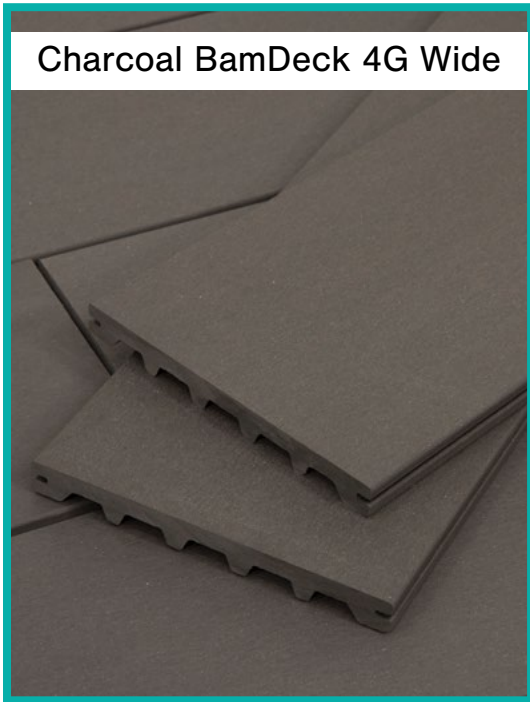

CHARCOAL

BamDeck® 4G Wide Composite Decking

A deep, woody brown, Charcoal BamDeck composite decking is guaranteed to give any outdoor space an upscale makeover. Planks are colored in bittersweet richness and lend a natural decadence that works with simple and complex projects alike. Extra wide planks make installations go even faster and decks look more modern and expansive. Extend your life outdoors with brown -black composite decking that does your home and your planet proud.

CALI DECKING™

www.CaliBamboo.com

CHARCOAL

BamDeck® 4G Wide Composite Decking

Model #	7503300100
Core	Bamboo Composite
Plank Length	96 inches
Plank Width	8-1/4 inches
Plank Thickness	13/16 inch
Sqft./Box	22 sqft.
LFT/Box	32
Surface	Matte / Flat
Milling	Groove-and-Groove
Joint Span	16 inches on center
Installation Method	Hidden Fastening System
Application	Residential, Commercial
Residential Warranty	15 Years
Commercial Warranty	10 Years
LEED Points	MRC7
Certification	FSC available upon request