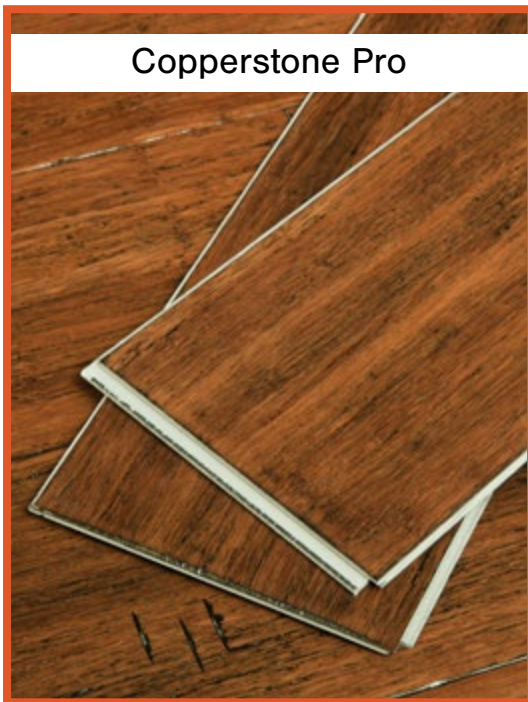

# COPPERSTONE

Bamboo GeoWood™ Flooring

Add instant luxury and character to any room with richly distressed planks that emanate elegance and glow with color. Designed to be as strong as it is beautiful, this affordable wood flooring is fortified by a limestone composite core, delivering superior stability, indentation protection, and boosted moisture resistance. Perfect for the DIY installer and the veteran contractor alike, planks install easily and are perfect even in tricky environments like kitchens, bathrooms, and basements.

# COPPERSTONE

Bamboo GeoWood™ Flooring

<b>Model #</b>	7204001000
<b>Grain</b>	Light Hand Scraped Fossilized® Strand Bamboo
<b>Plank Length</b>	36-1/4 inches
<b>Plank Width</b>	5-19/32 inches
<b>Plank Thickness</b>	1/4 inch
<b>Finish</b>	10 Coat Durability Sealing System
<b>Sqft./Box</b>	14.06 sqft.
<b>Milling</b>	Click Lock
<b>Construction</b>	Engineered Hardwood with GeoCore Construction
<b>Installation Method</b>	Floating, Glue Down
<b>Sound Rating</b>	STC 53 & IIC 50
<b>Janka Rating</b>	3329 lbs.
<b>Indoor Air Quality</b>	Low Emitting VOC & Prop 65 Compliant. VOC and Phthalate Test Results Available Upon Request.
<b>Residential Warranty</b>	50 Years
<b>Commercial Warranty</b>	15 Year Light Commercial
<b>LEED Points</b>	MRc6*
<b>Fire Rating</b>	Class 1
<b>Certification</b>	FloorScore Certified