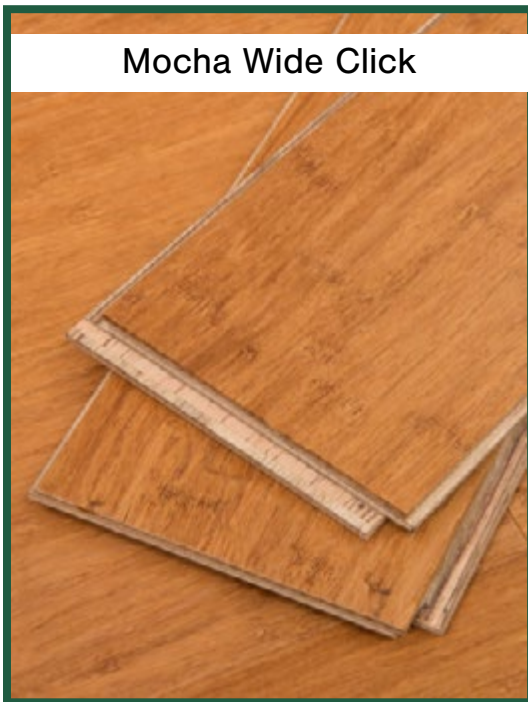

MOCHA

Fossilized® Engineered Bamboo Flooring

Welcome your guests with the delicious warmth of Mocha – one of our most popular colors and ranked among the best engineered hardwood flooring. The delicate carbonization of this floor brings out a natural pecan color, abounding in luscious hue variation and character that leaves you wanting more. Planks layer extra durable Fossilized® bamboo over cross-constructed eucalyptus for superior dimensional stability.

www.CaliBamboo.com

MOCHA

Fossilized® Engineered Bamboo Flooring

Model #	7014006500
Grain	Hand Scraped Fossilized® Strand Bamboo
Plank Length	72-7/8 inches
Plank Width	5-5/16 inches
Plank Thickness	9/16 inch
Sqft./Box	21.5 sqft.
Milling	Click Lock
Installation Method	Float
Finish	13 Coat Durability Sealing System
Indoor Air Quality	Carb Phase 2 Compliant & Prop 65 Compliant. Test Results Available upon Request.
Residential Warranty	50 Years
Commercial Warranty	15 Years
LEED Points	EQc4.3 MRc6 MRc7, FSC® available upon request*
Fire Rating	Class I Interior