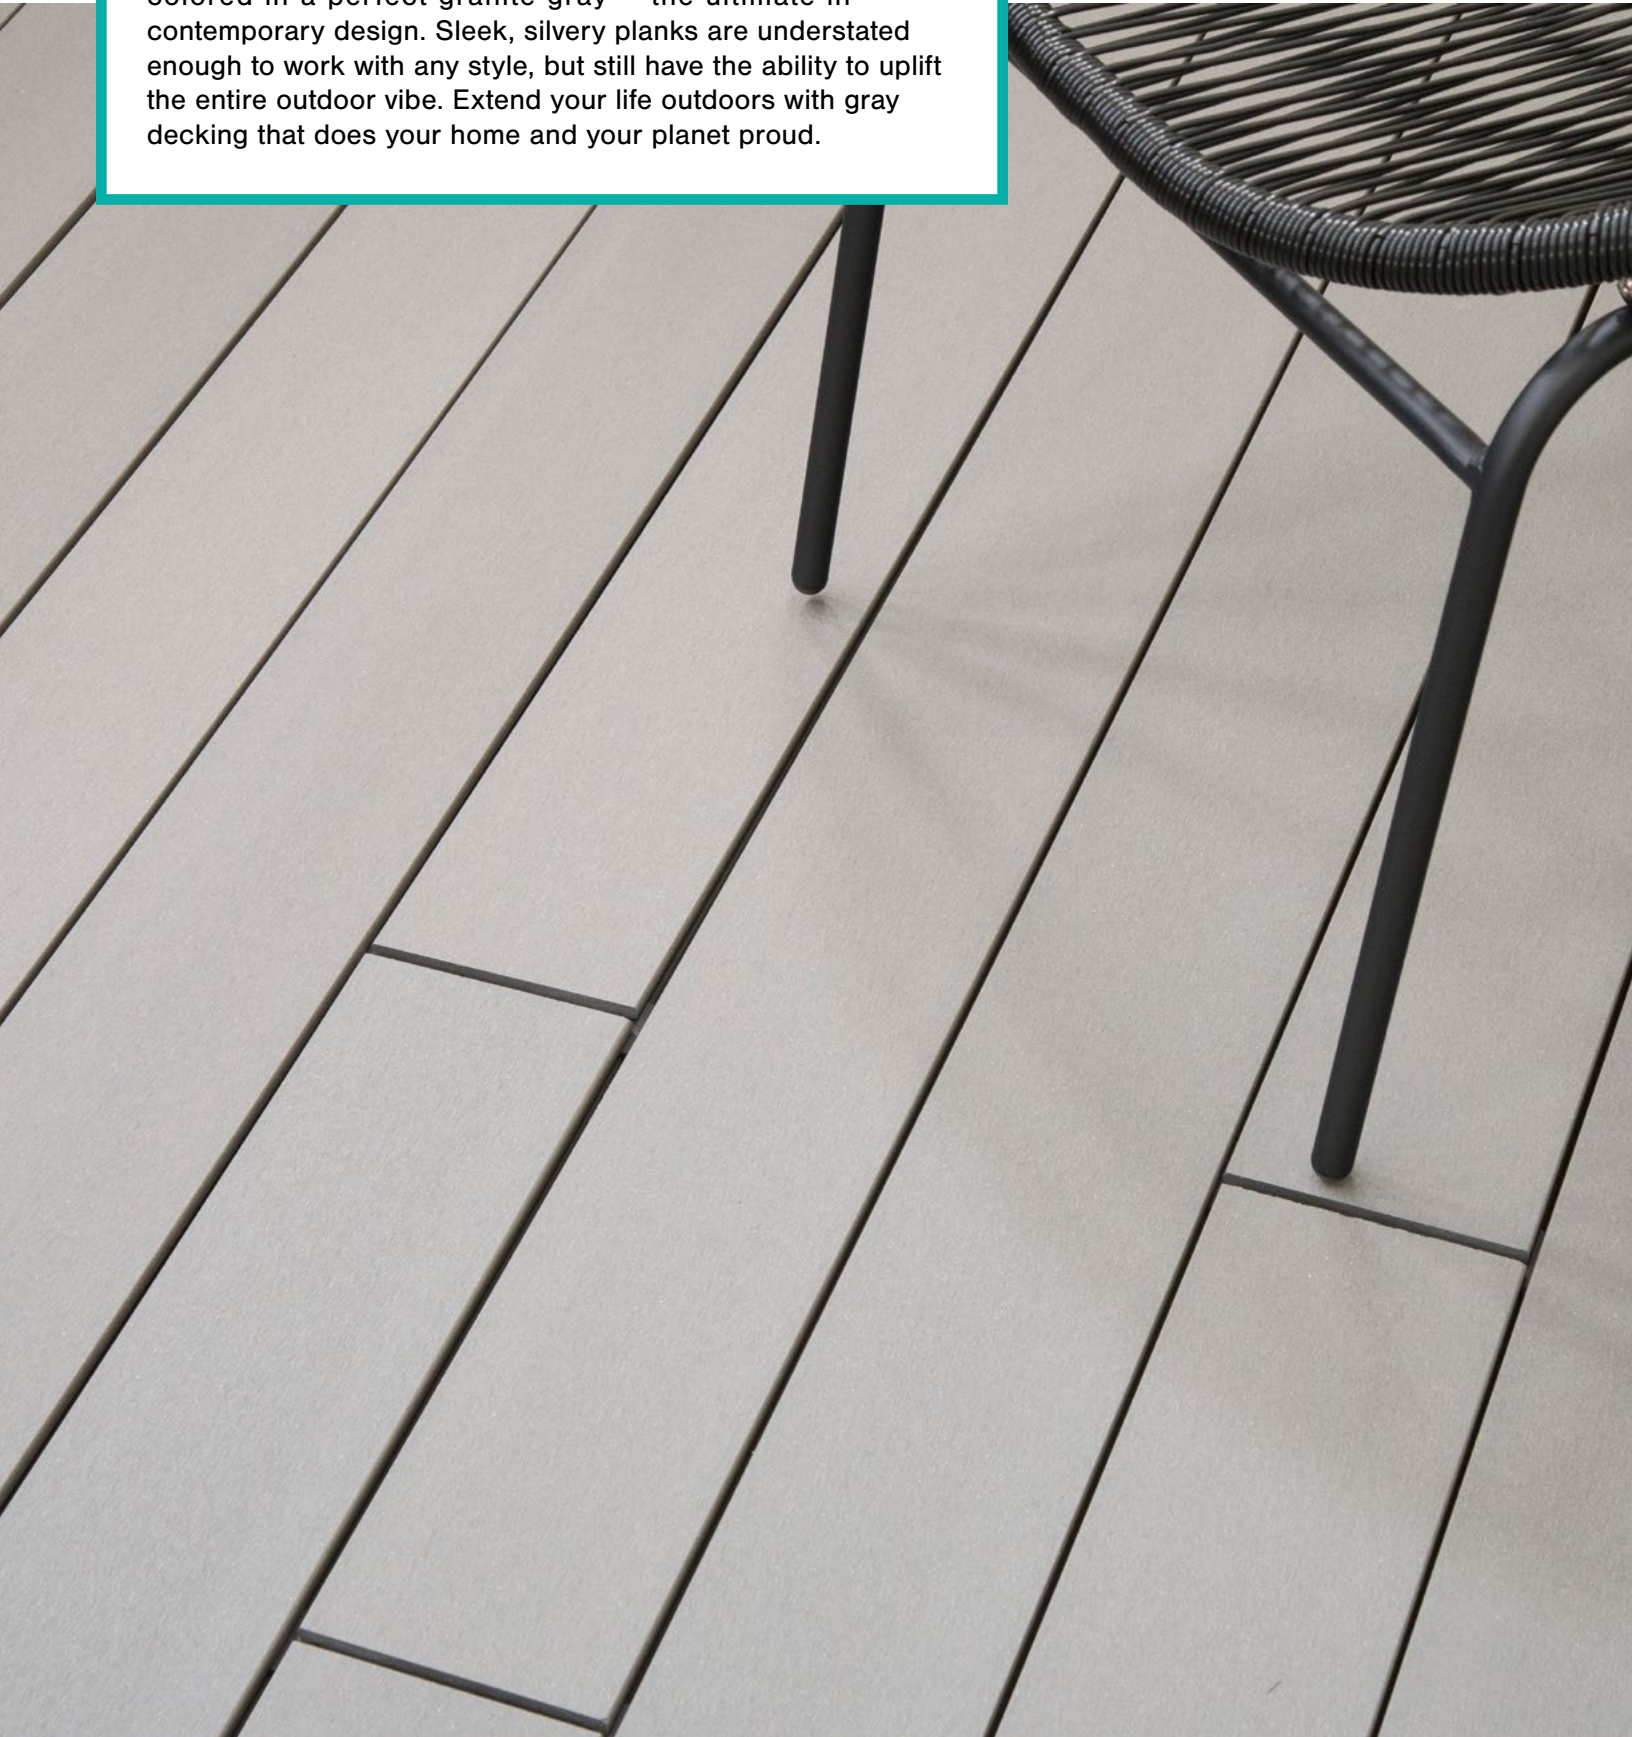

# SLATE

BamDeck® 4G 16FT. Composite Decking

---

Cool, but never cold, Slate BamDeck composite decking is colored in a perfect granite gray -- the ultimate in contemporary design. Sleek, silvery planks are understated enough to work with any style, but still have the ability to uplift the entire outdoor vibe. Extend your life outdoors with gray decking that does your home and your planet proud.

# SLATE

BamDeck® 4G 16FT. Composite Decking

Slate BamDeck 4G

<b>Model #</b>	7904008400
<b>Core</b>	Bamboo Composite
<b>Plank Length</b>	192 inches
<b>Plank Width</b>	5-7/16 inches
<b>Plank Thickness</b>	13/16 inch
<b>Sqft./Box</b>	14.49 sqft.
<b>LFT/Box</b>	32
<b>Surface</b>	Matte / Flat
<b>Milling</b>	Groove-and-Groove
<b>Joint Span</b>	16 inches on center
<b>Installation Method</b>	Hidden Fastening System
<b>Application</b>	Residential, Commercial
<b>Residential Warranty</b>	15 Years
<b>Commercial Warranty</b>	10 Years
<b>LEED Points</b>	MRC7
<b>Certification</b>	FSC available upon request