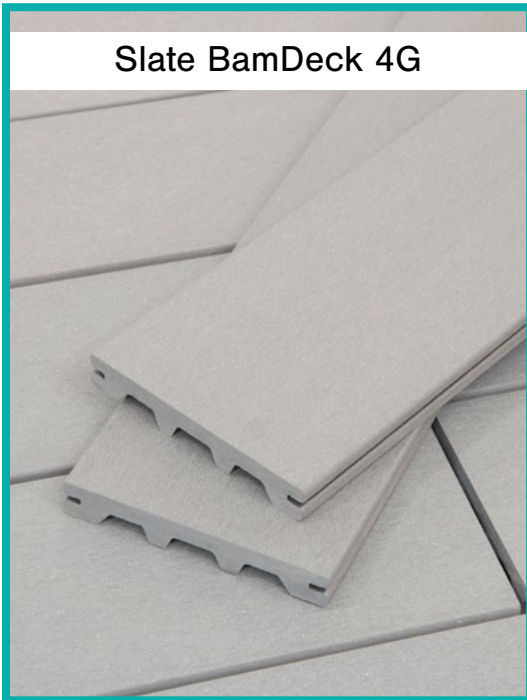

# SLATE

BamDeck® 4G 16FT. Composite Decking

---

Cool, but never cold, Slate BamDeck composite decking is colored in a perfect granite gray -- the ultimate in contemporary design. Sleek, silvery planks are understated enough to work with any style, but still have the ability to uplift the entire outdoor vibe. Extend your life outdoors with gray decking that does your home and your planet proud.

# SLATE

BamDeck® 4G 16FT. Composite Decking

Slate BamDeck 4G

<b>Model #</b>	7904008400
<b>Core</b>	Bamboo Composite
<b>Plank Length</b>	192 inches
<b>Plank Width</b>	5-7/16 inches
<b>Plank Thickness</b>	13/16 inch
<b>Sqft./Box</b>	14.49 sqft.
<b>LFT/Box</b>	32
<b>Surface</b>	Matte / Flat
<b>Milling</b>	Groove-and-Groove
<b>Joint Span</b>	16 inches on center
<b>Installation Method</b>	Hidden Fastening System
<b>Application</b>	Residential, Commercial
<b>Residential Warranty</b>	15 Years
<b>Commercial Warranty</b>	10 Years
<b>LEED Points</b>	MRC7
<b>Certification</b>	FSC available upon request