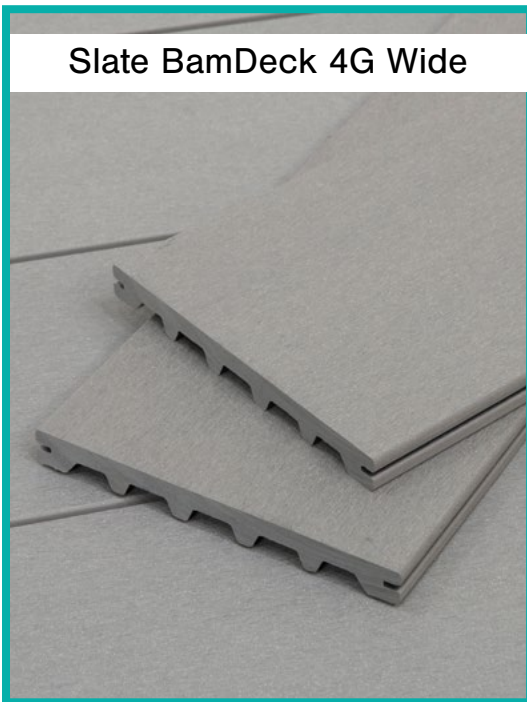

SLATE

BamDeck® 4G Wide Composite Decking

Cool, but never cold, Slate BamDeck composite decking is colored in a perfect granite gray -- the ultimate in contemporary design. Sleek, silvery planks are understated enough to work with any style, but still have the ability to uplift the entire outdoor vibe. Extra wide planks make installations go even faster and decks look more modern and expansive. Extend your life outdoors with a synthetic wood deck that does your home and your planet proud.

CALI DECKING™

www.CaliBamboo.com

SLATE

BamDeck® 4G Wide Composite Decking

Slate BamDeck 4G Wide

Model #	7503300300
Core	Bamboo Composite
Plank Length	96 inches
Plank Width	8-1/4 inches
Plank Thickness	13/16 inch
Sqft./Box	22 sqft.
LFT/Box	32
Surface	Matte / Flat
Milling	Groove-and-Groove
Joint Span	16 inches on center
Installation Method	Hidden Fastening System
Application	Residential, Commercial
Residential Warranty	15 Years
Commercial Warranty	10 Years
LEED Points	MRC7
Certification	FSC available upon request