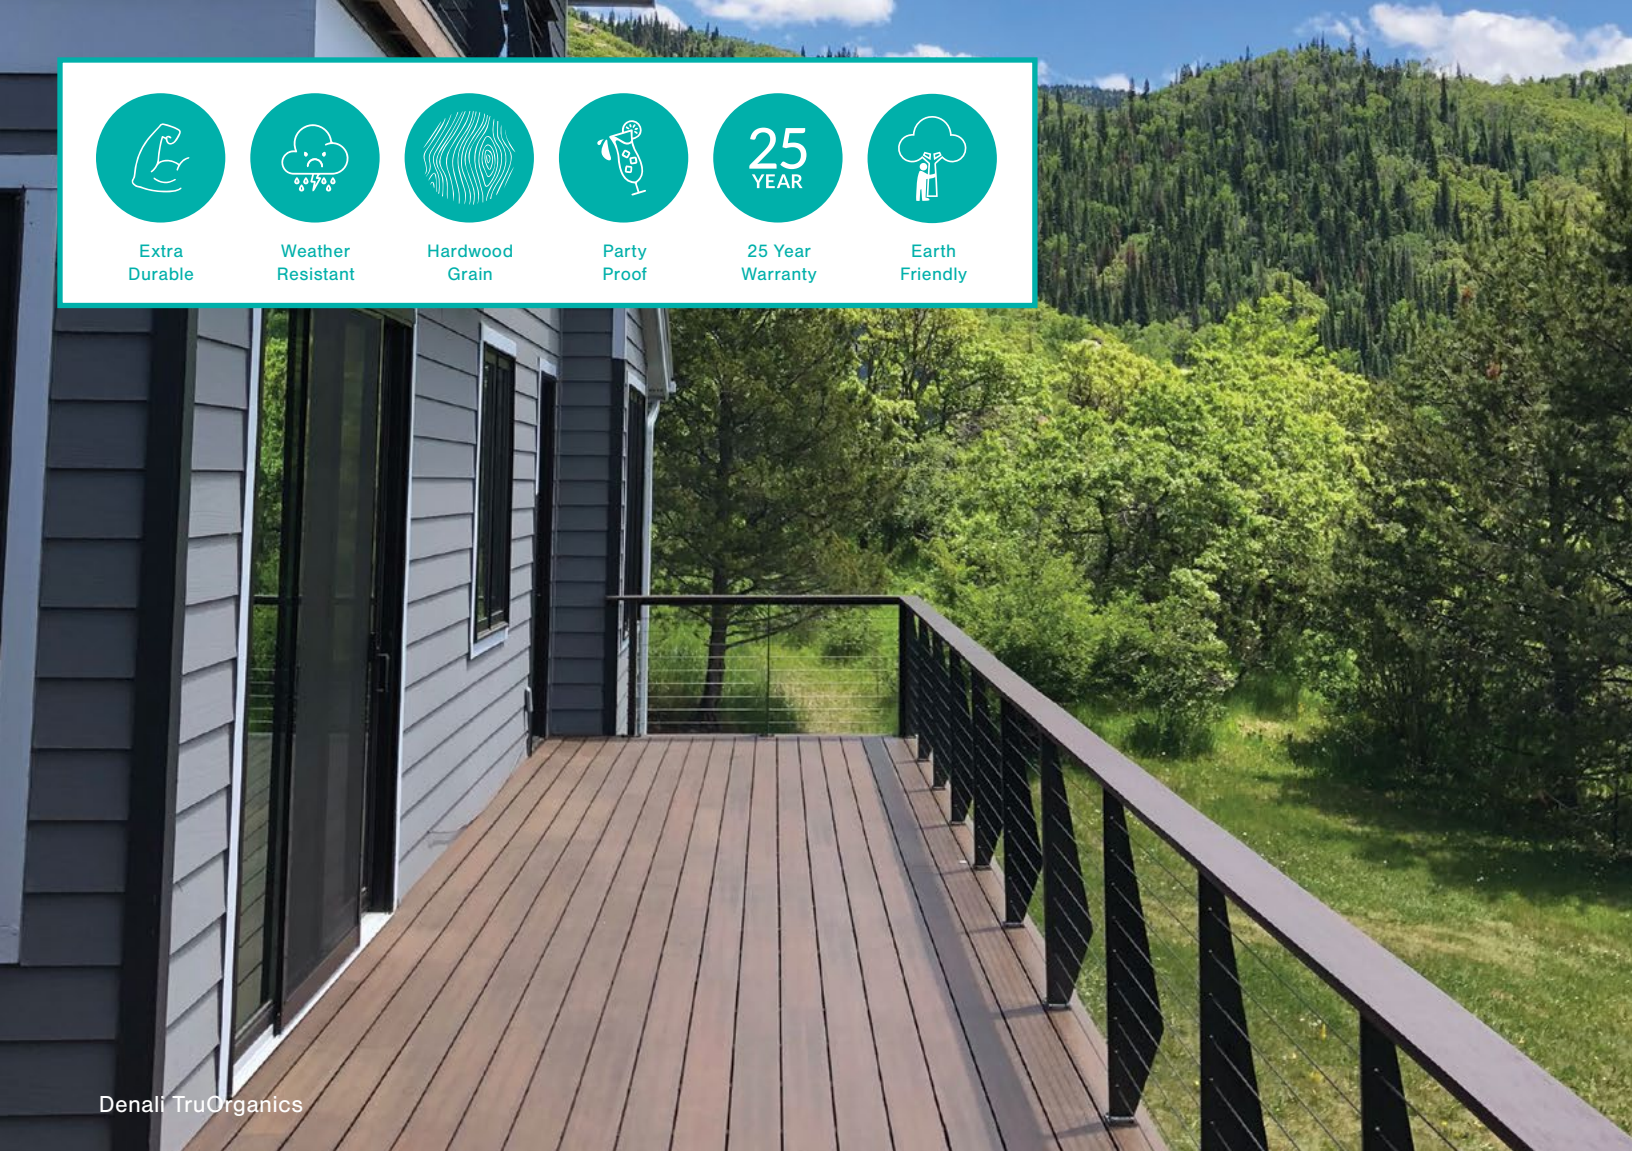

CALI™

CALI DECKING®
TruOrganics®

www.CaliFloors.com

Sedona TruOrganics

Your Floor Outdoors

The latest Cali Decking line, TruOrganics, is the culmination of almost a decade of composite decking expertise. A state-of-the-art construction combines 60% reclaimed wood fiber with 40% recycled HDPE (high density) plastic for boards that are stronger and never have to be sanded, sealed, or stained. With colors inspired by some of the nation's finest natural wonders, TruOrganics decking provides the perfect, worry-free escape to kick back in the great outdoors.

Available Colors

Extra Durable

Weather Resistant

Hardwood Grain

Party Proof

25 Year Warranty

Earth Friendly

Denali TruOrganics

The Beauty of Wood Grain

Each TruOrganics plank sports a smooth, matte finish and natural hardwood embossing, to capture the look and feel of real wood... without the splinters!

Double the Possibility

Planks bear a light wood grain texture on one side and a slightly more pronounced embossing on the other. Boards can be installed either way for varying degrees of rustic charm.